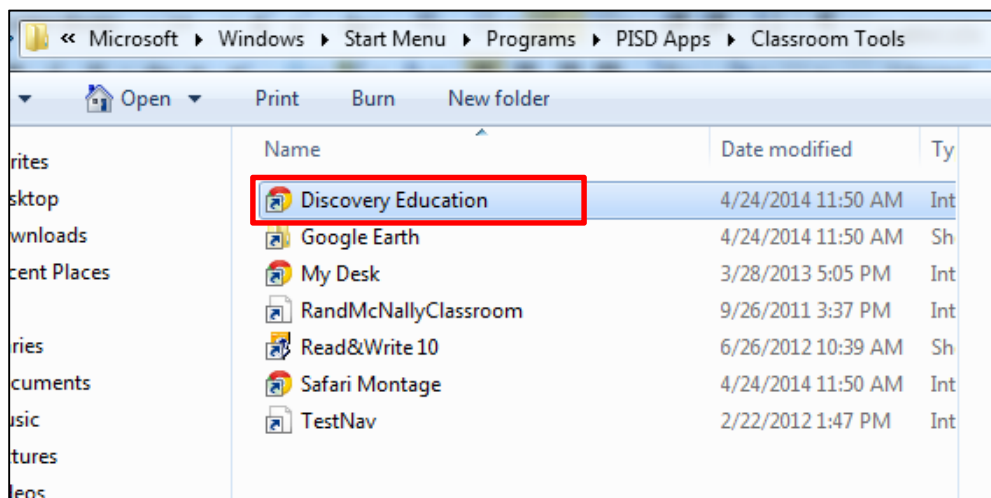

# Discovery Education at School

---

Previous versions of the Discovery Education Techbook icon are no longer functioning. To access Discovery Education, streaming videos, and/or the Techbook please follow the steps below.

1. Open the PISD Apps folder.
2. Open the Classroom Tools folder.
3. Double-click the Discovery Education app.

4. You will be taken to a login screen. Enter your network username (firstname.lastname or firstname.lastname.1) and password.