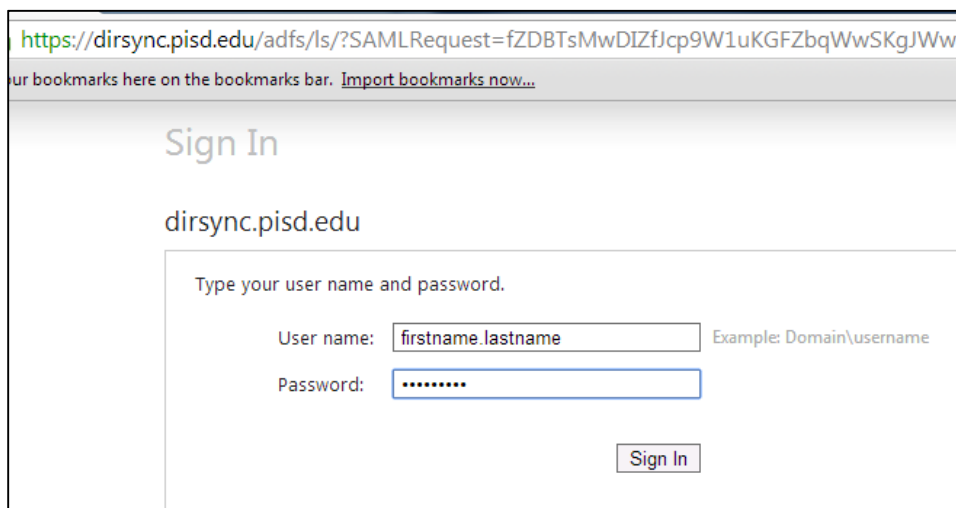

# Discovery Education at School

---

Previous versions of the Discovery Education Techbook icon are no longer functioning. To access Discovery Education, streaming videos, and/or the Techbook please follow the steps below.

1. Open the PISD Apps folder.
2. Open the Classroom Tools folder.
3. Double-click the Discovery Education app.

4. You will be taken to a login screen. Enter your network username (firstname.lastname or firstname.lastname.1) and password.