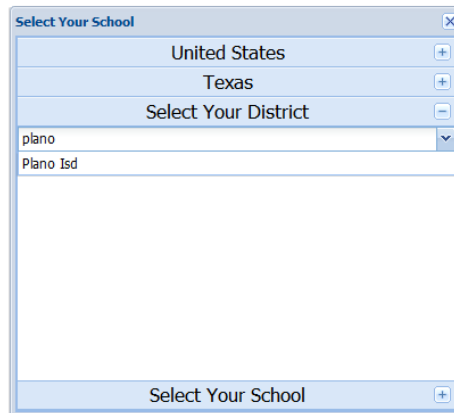

Home Use

DOWNLOADING TIMEZ ATTACK:

1. Go to <http://bigbrainz.com/Schools.php> and select Windows or Mac.

2. After it downloads, click on the Timez Attack icon on your desktop.
3. Select your student's State and District.