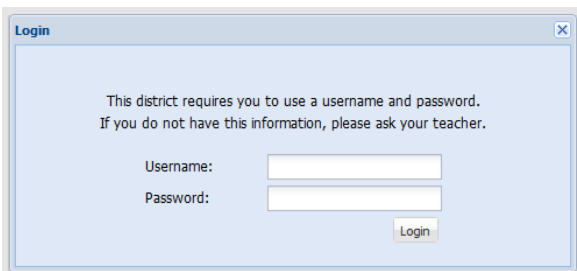

Username: Network Login (How I login to a computer at school.)
Password: Student ID Number (six digits)

5. Tech questions? Call 877-356-7040 Password questions? Contact your teacher