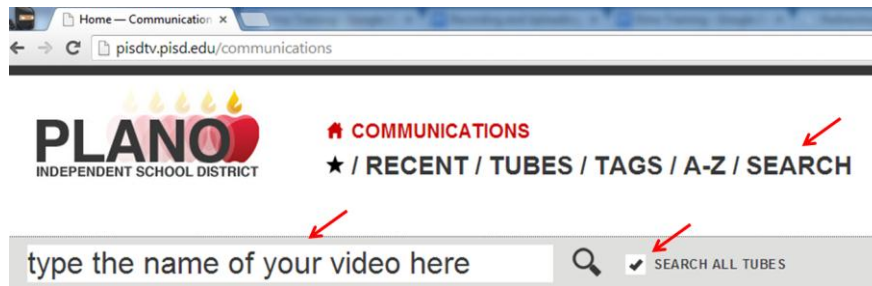

- after uploading your video to PISD TV, find it by going to pisdtv.pisd.edu, click Search, type the name of your video, check the box for “search all tubes” and press Enter.