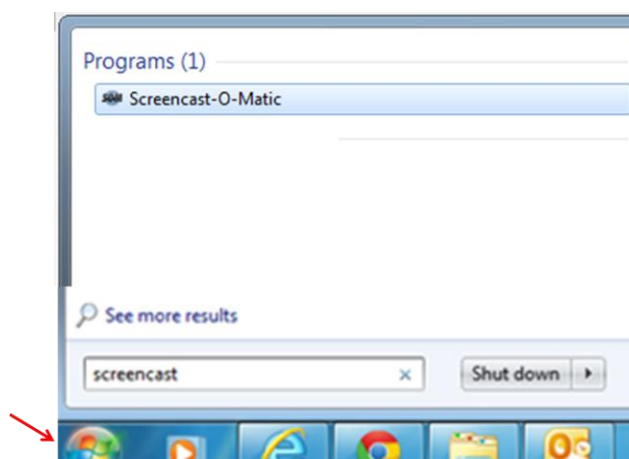

- Open it by searching it from the Start menu: