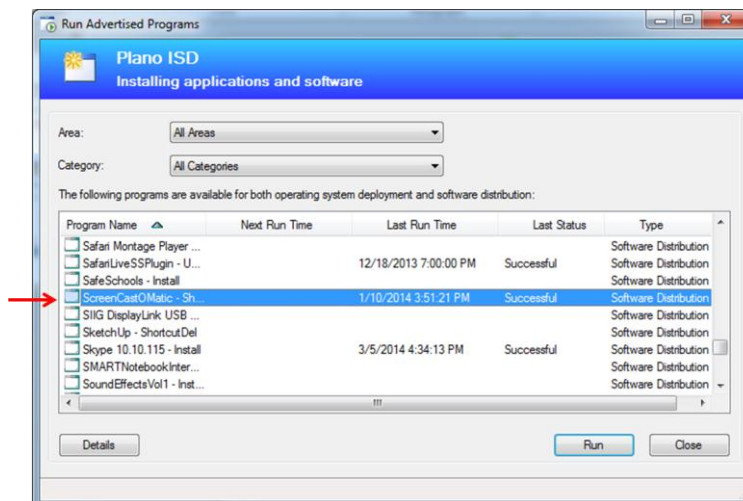

5. Screencast-o-matic

Use Screencast-o-matic to record a video demonstration on your computer screen.

- Install it from the App Depot