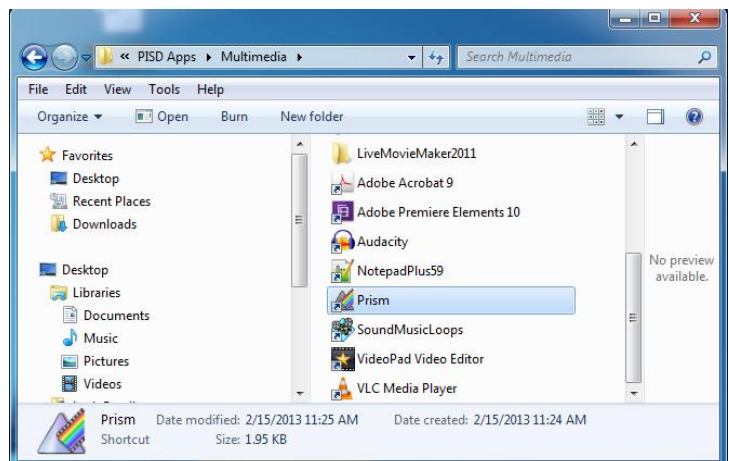

3. Converting File Formats

- [Converting file formats using Prism](#)