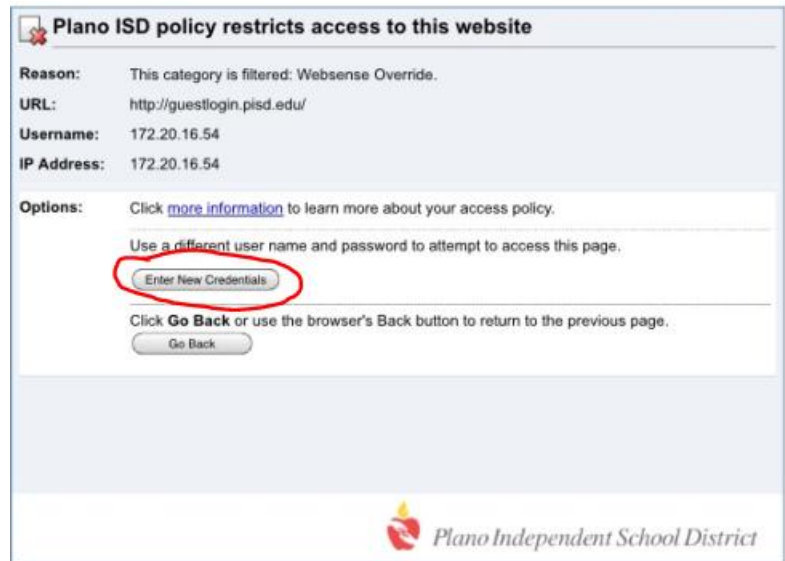

## PISDGUEST WIFI NETWORK OVERRIDE

The PISDguest Wi-Fi network defaults to a restrictive web browsing policy.

To override this restriction on your personal device follow the steps listed below:

1. Launch the browser on your personal device
2. Browse to <http://guestlogin.pisd.edu>
3. Your browser will open to a blocked page as shown.
4. Select "Enter New Credentials"

Enter the user name and password for an account with a more permissive filtering policy to attempt to access this site.

If access is permitted, the new policy will be applied to Internet requests for 120 minutes.